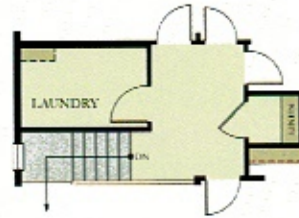

THE ELBERT

Gold Creek Valley
Pioneer Collection

Approx. 1,881 sq. ft.

Two-Story

3 Bedrooms

2.5 Bathrooms

2-Car Garage

PRELIMINARY

SECOND FLOOR WITH
BASEMENT OPT.